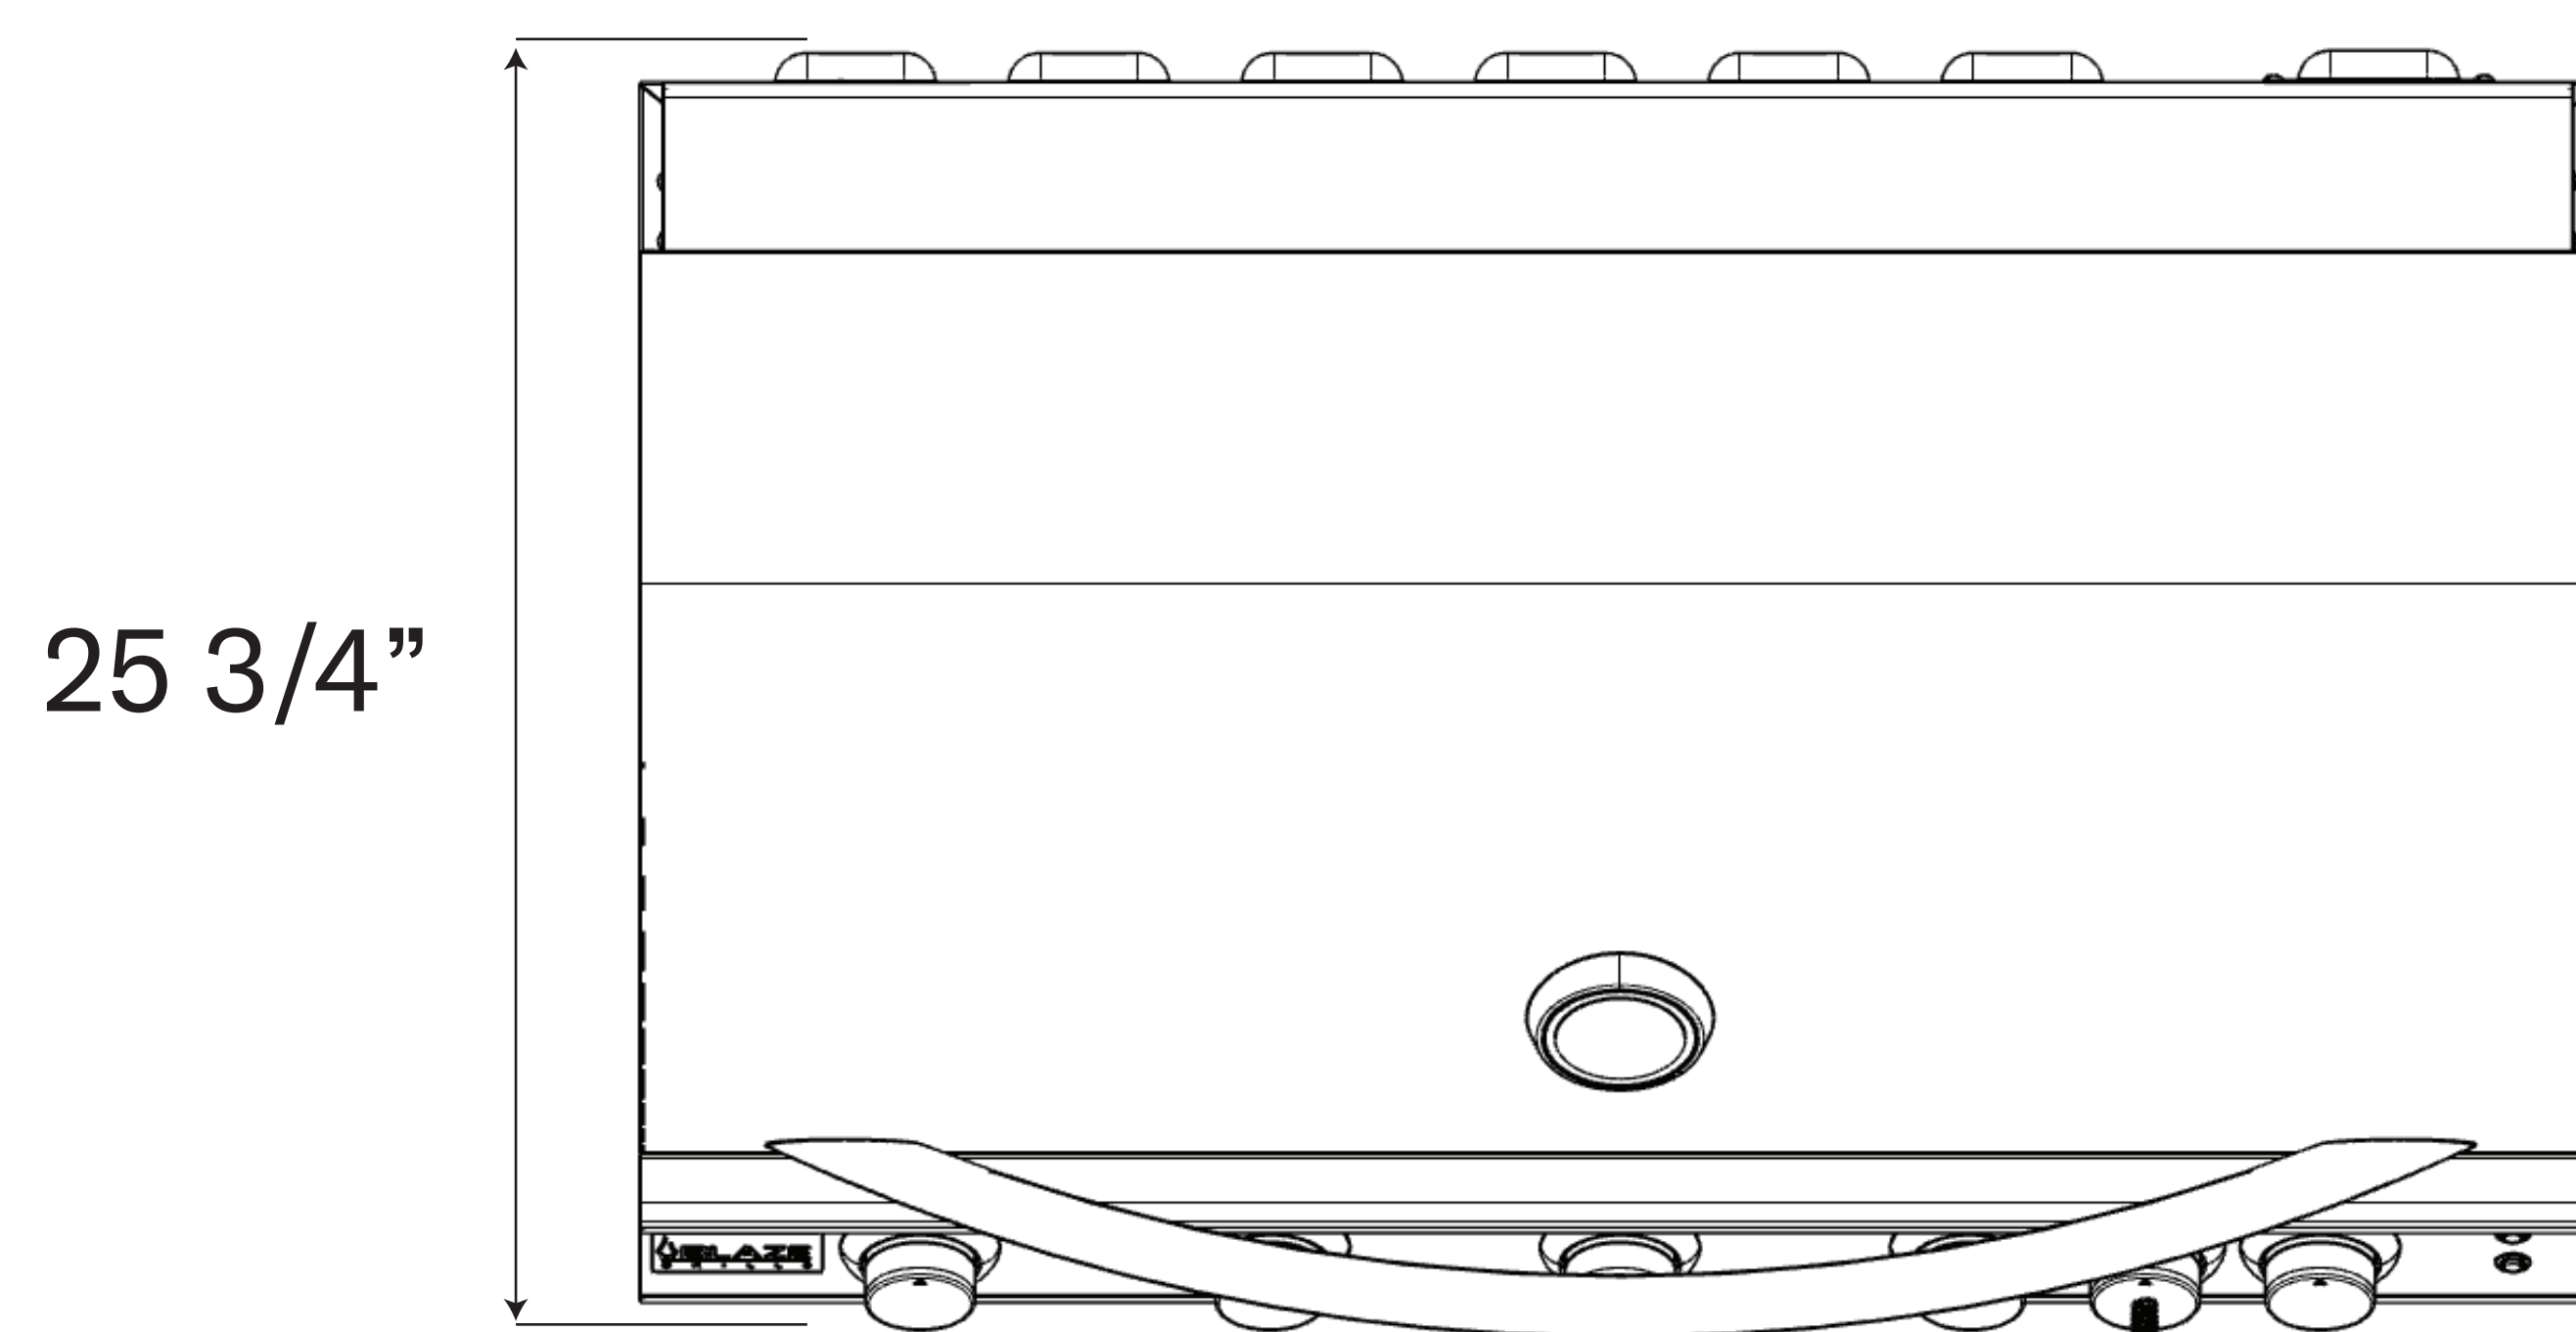

Blaze 40-Inch 5-Burner Grill

Model Number: BLZ-5LTE3-LP/NG, BLZ-5LTE2-LP/NG

Front View

Side View

Cutout View

Top View

Overall dimensions	Cutout dimensions
Width 39 1/2"	Width 38 3/8"
Depth 25 3/4"	Depth 21 1/4"
Height 21 1/4"	Height 8 1/2"