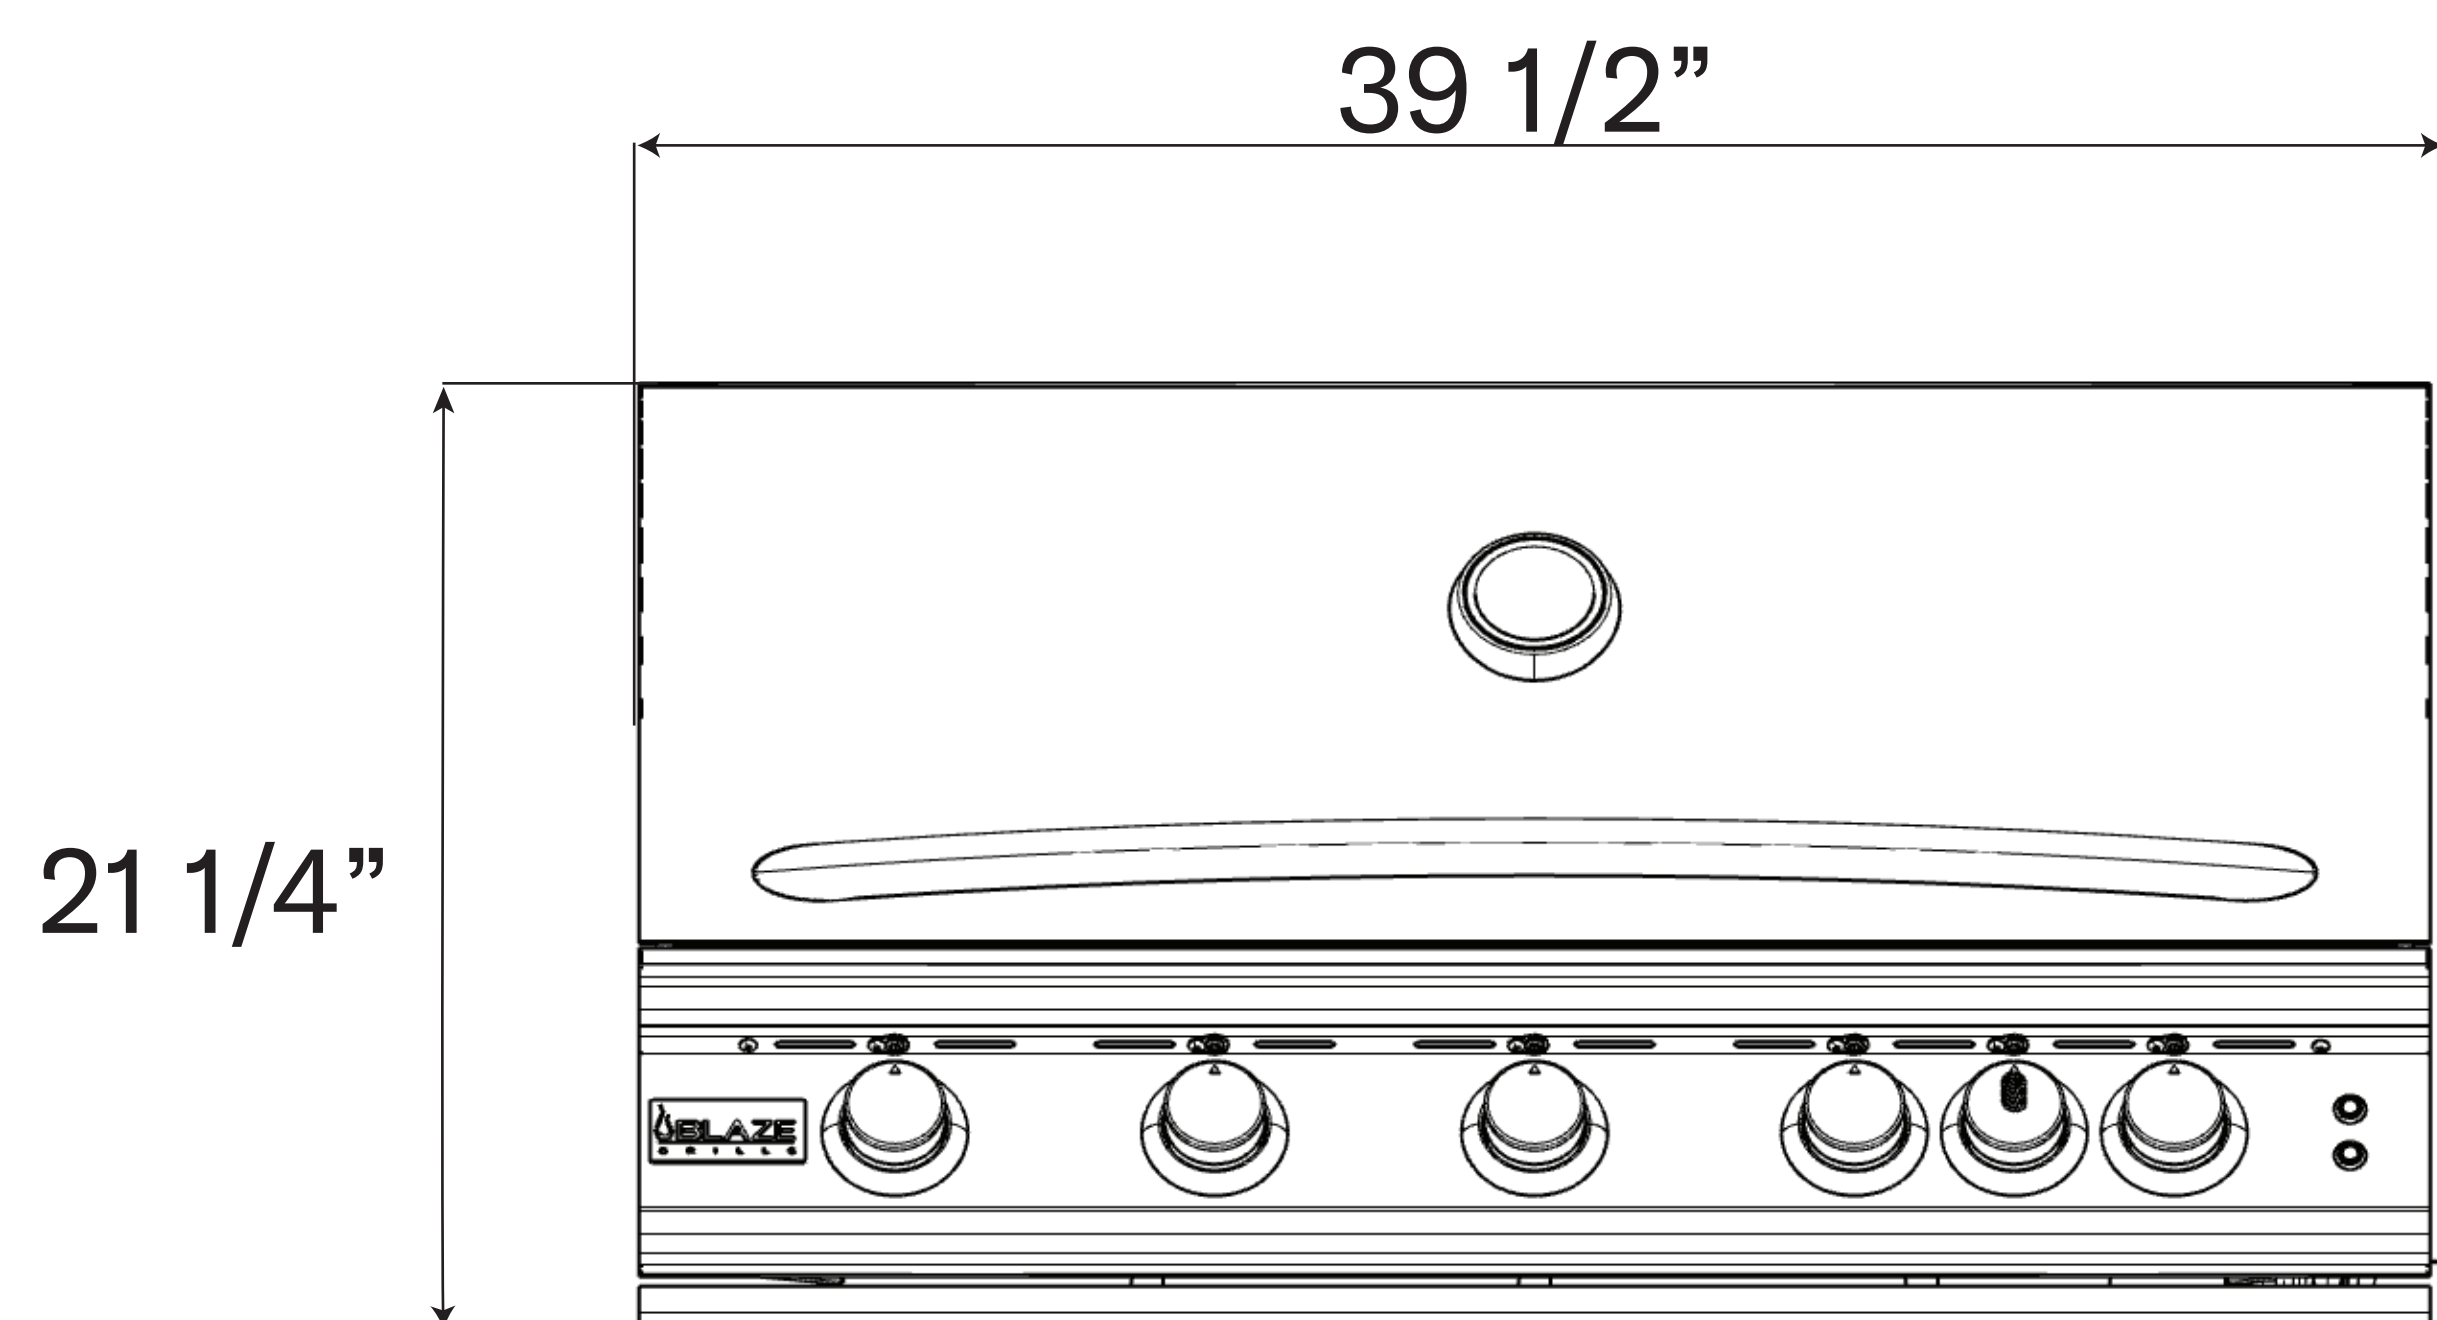

Blaze 40-Inch 5-Burner Grill

Model Number: BLZ-5LTE3-LP/NG, BLZ-5LTE2-LP/NG

Front View

Side View

Cutout View

Top View

Overall dimensions	Cutout dimensions
Width 39 1/2"	Width 38 3/8"
Depth 25 3/4"	Depth 21 1/4"
Height 21 1/4"	Height 8 1/2"