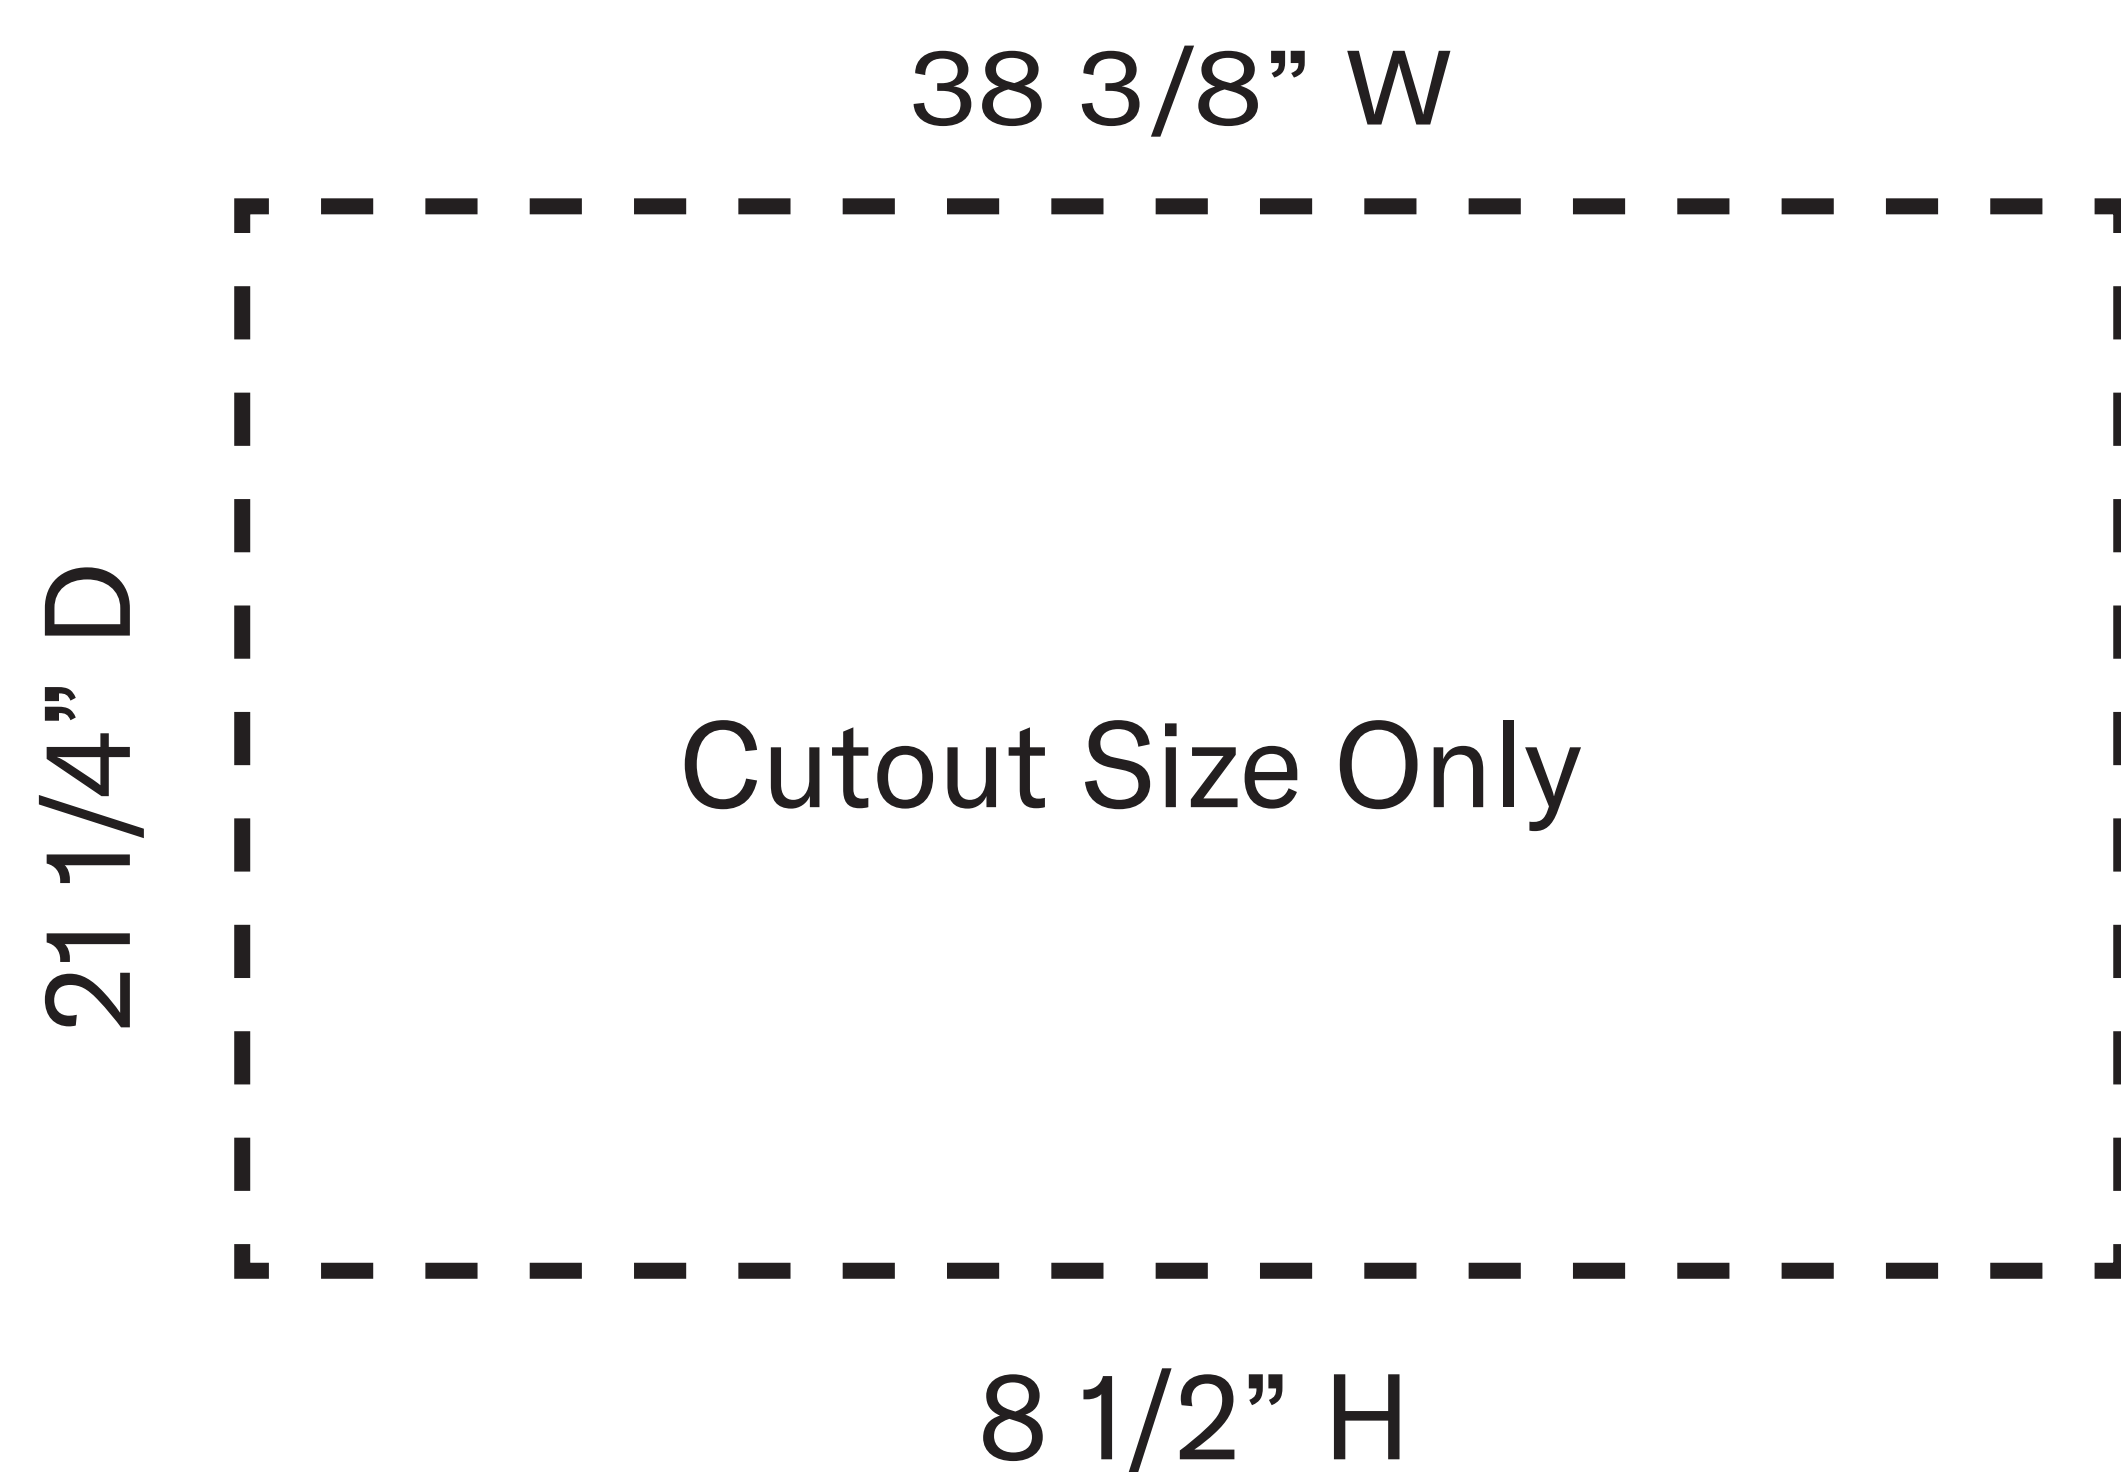

Blaze 40-Inch 5-Burner Grill

Model Number: BLZ-5LTE3-LP/NG, BLZ-5LTE2-LP/NG

Front View

Side View

Cutout View

Top View

Overall dimensions	Cutout dimensions
Width 39 1/2"	Width 38 3/8"
Depth 25 3/4"	Depth 21 1/4"
Height 21 1/4"	Height 8 1/2"