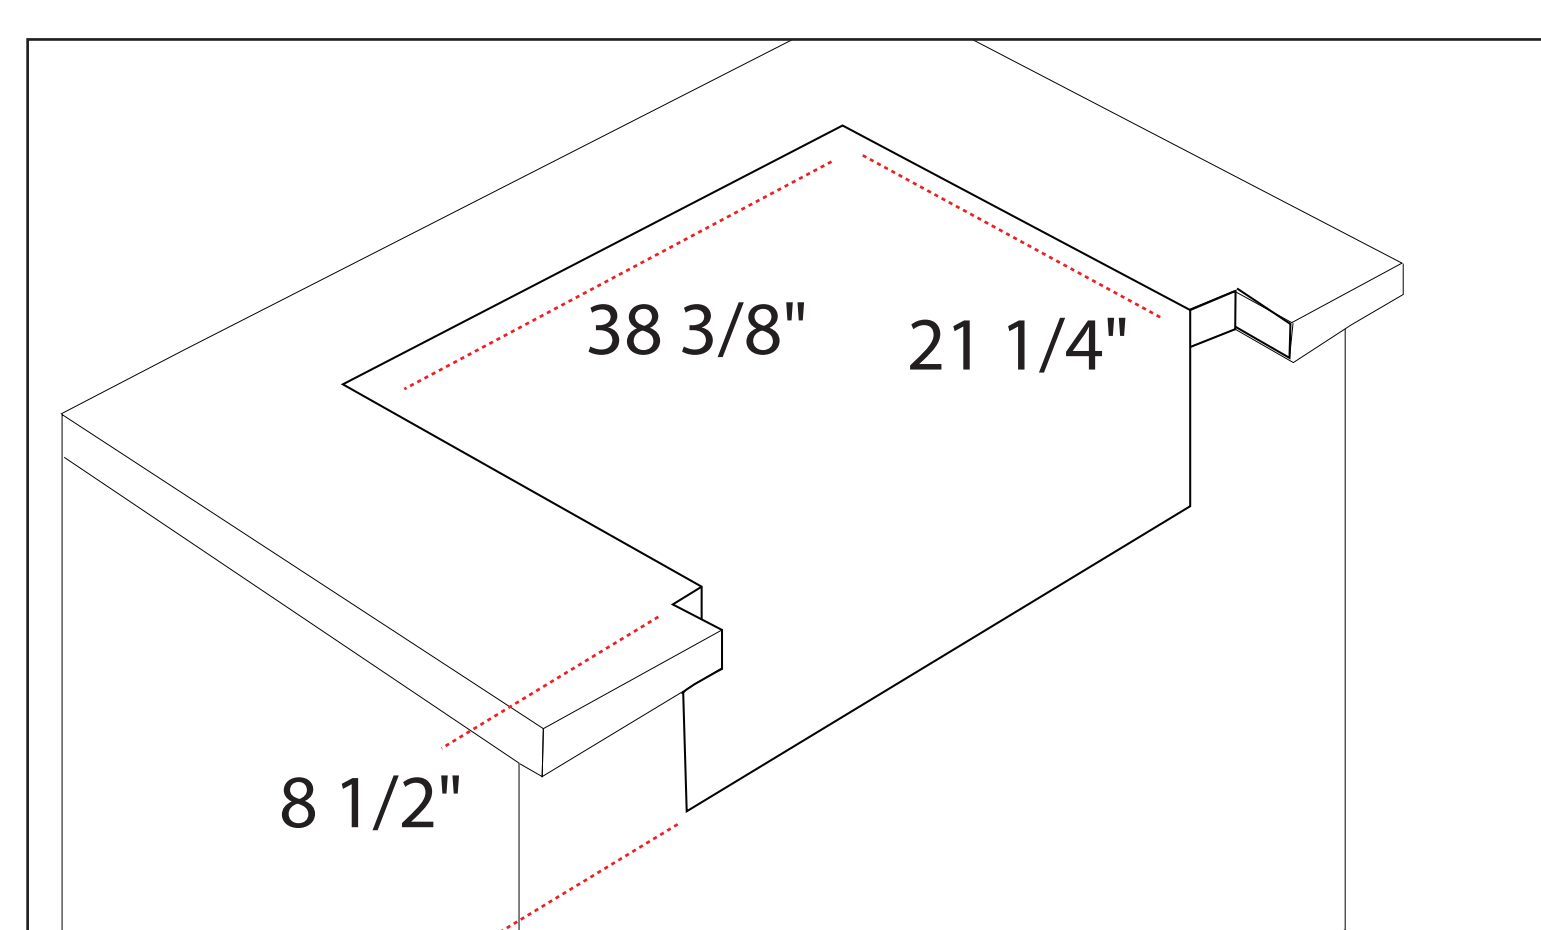

Blaze 40-Inch 5-Burner Grill

Model Number: BLZ-5LTE3-LP/NG, BLZ-5LTE2-LP/NG

Front View

Side View

Cutout View

Top View

Overall dimensions	Cutout dimensions
Width 39 1/2"	Width 38 3/8"
Depth 25 3/4"	Depth 21 1/4"
Height 21 1/4"	Height 8 1/2"