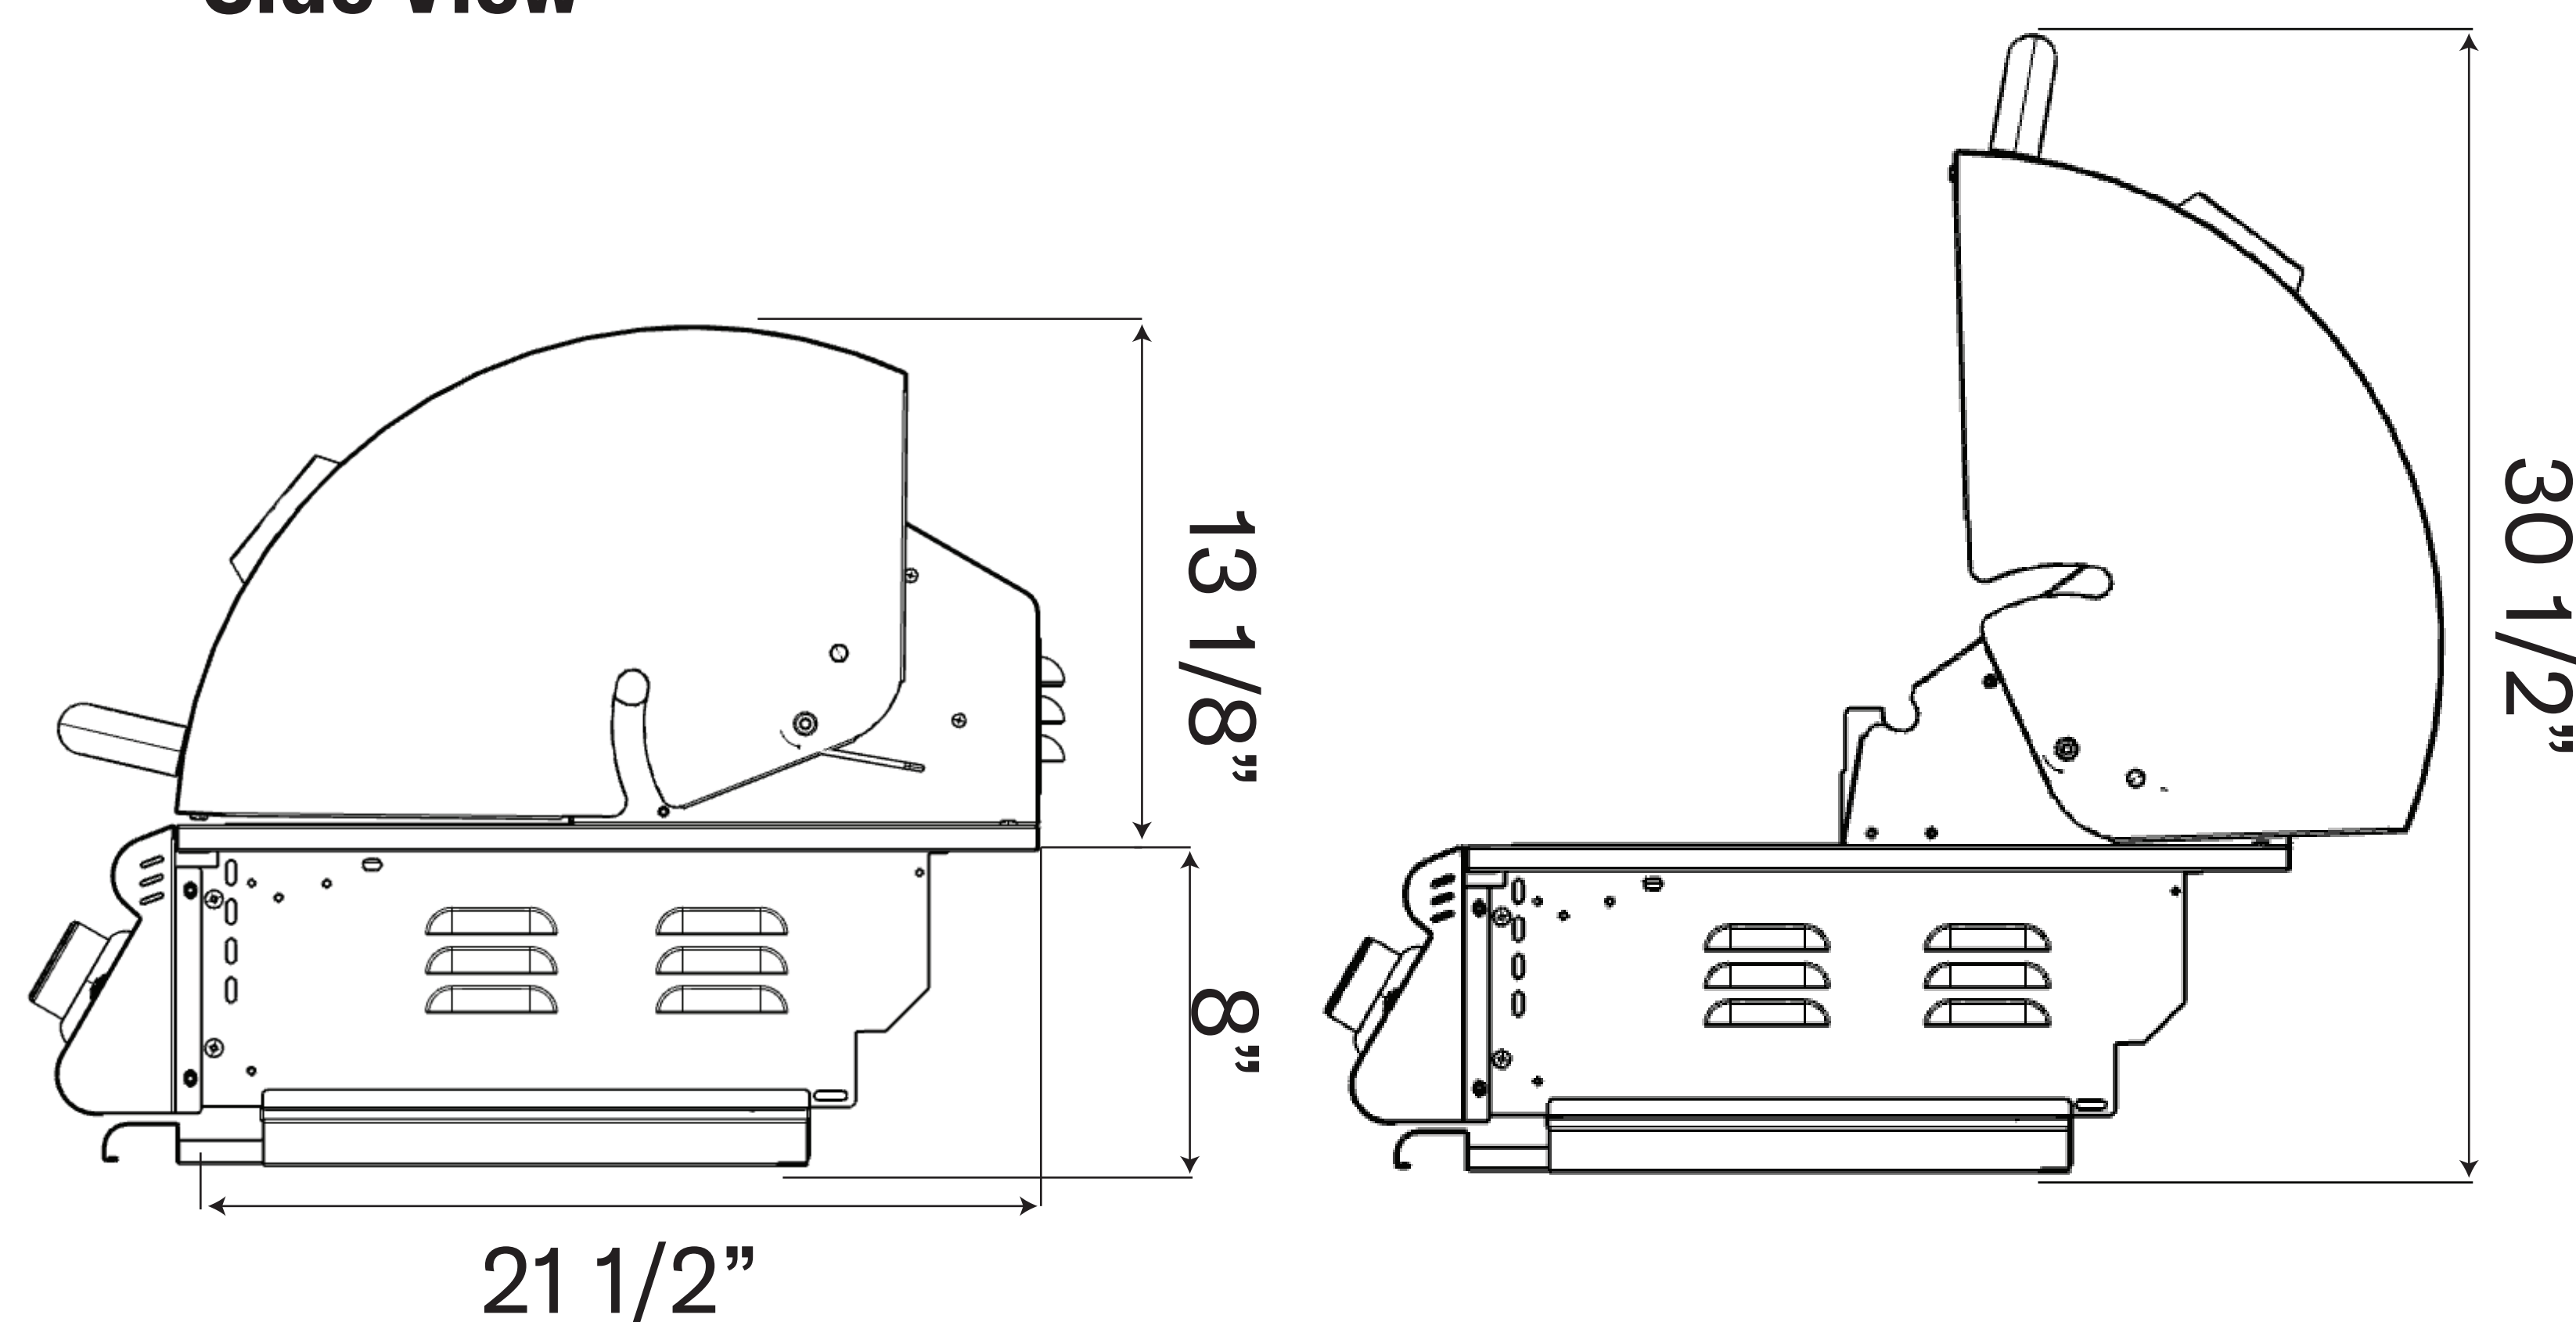

Blaze 40-Inch 5-Burner Grill

Model Number: BLZ-5LTE3-LP/NG, BLZ-5LTE2-LP/NG

Front View

Side View

Cutout View

Top View

Overall dimensions	Cutout dimensions
Width 39 1/2"	Width 38 3/8"
Depth 25 3/4"	Depth 21 1/4"
Height 21 1/4"	Height 8 1/2"